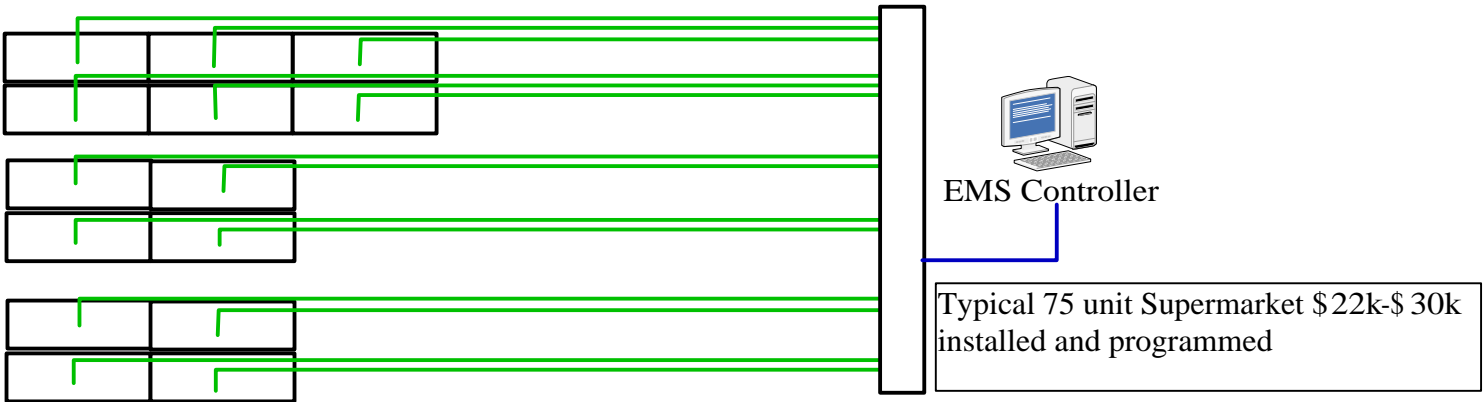

Standard Analog Remote Thermistor Wiring

Unreliable outdated analog communication requiring thousands of feet of wire. Nothing visual.. just a thermistor.