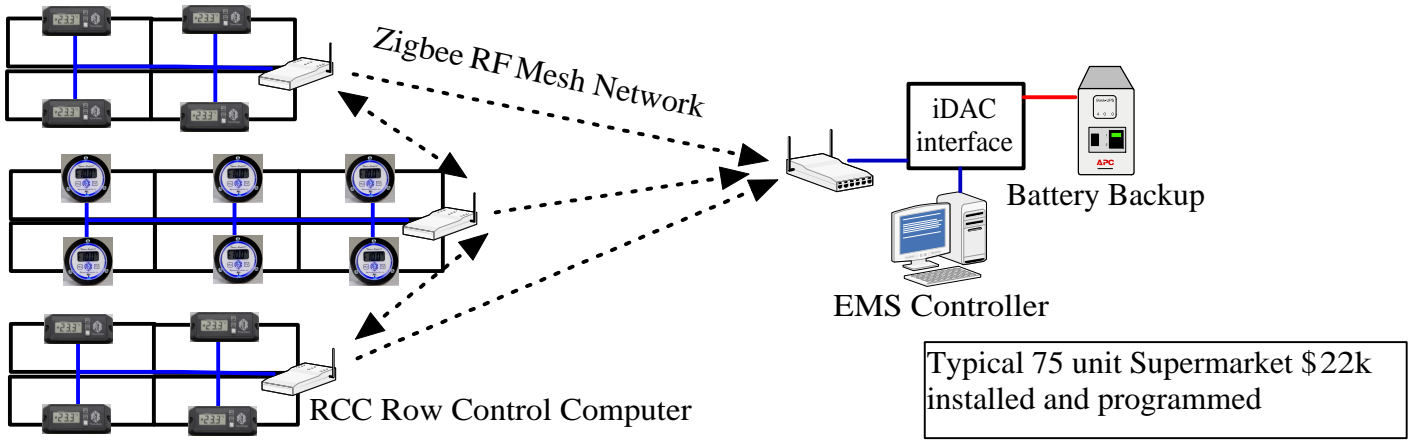

WiDAQ Digital Mesh Network Wireless

Thermo-Simple visual alert and Reliable Wireless Communication

~~"Point to point"~~
~~"Line of sight"~~
~~"Battery Powered"~~

Wireless that "simply" works.

Standard Analog Remote Thermistor Wiring

Unreliable outdated analog communication requiring thousands of feet of wire. Nothing visual.. just a thermistor.

Competitors Wireless System

Point to point, battery powered, and line of sight are all requirements.